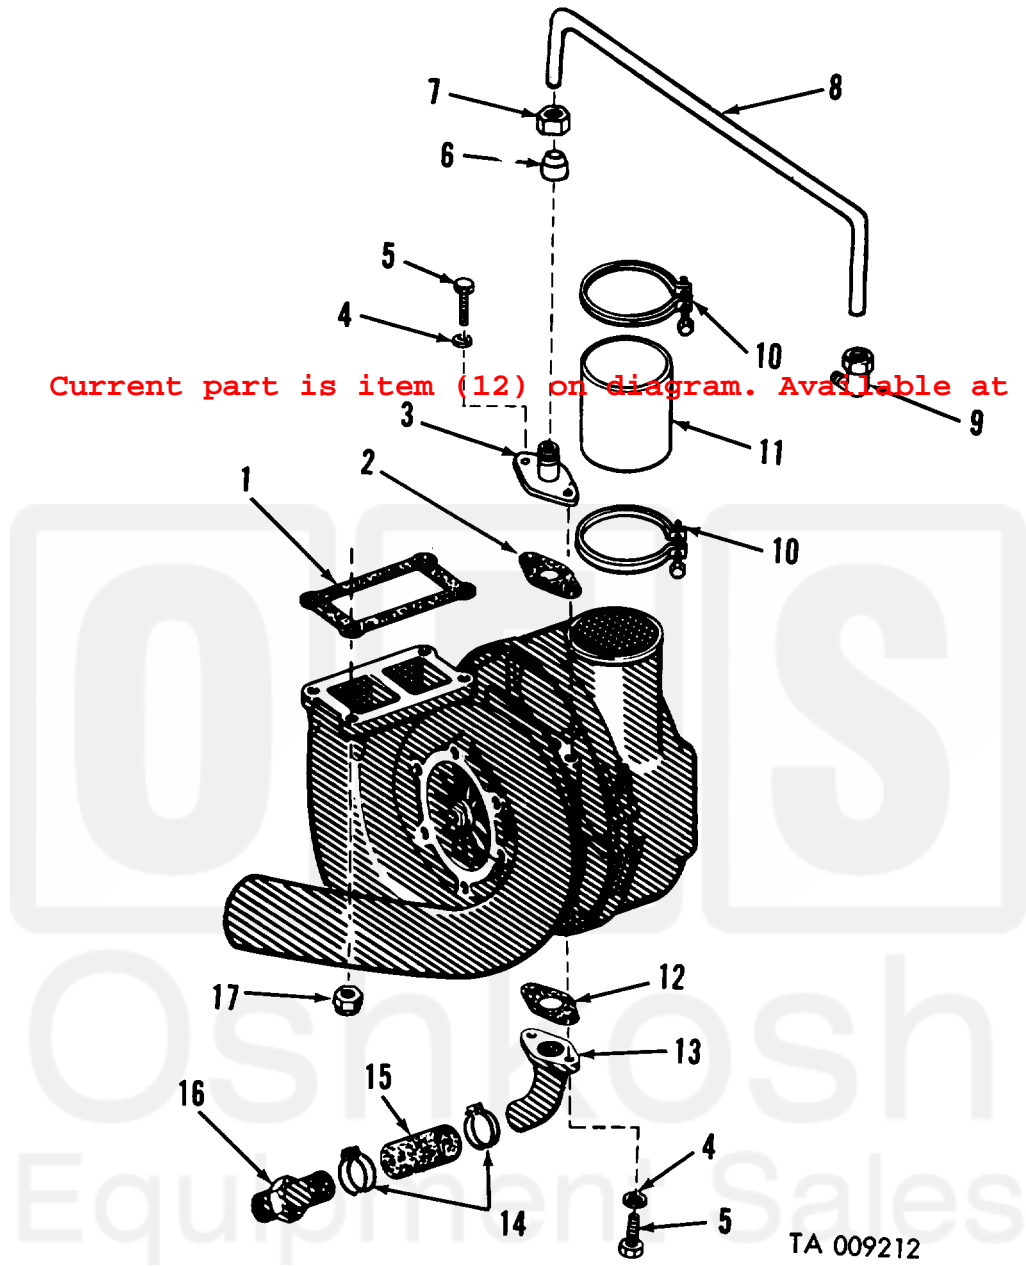

(1) SMR Code	(2) Federal Stock Number	(3) Description	(4) Unit Meas.	(5) Qty	(6) 15-day Maintenance In Unit	(7) Organizational alw Illustration	(a) Figure No.	(b) Item No.
Reference number & mfg. code			Usable on code		(a) (b) (c) (d)			
		0305-TURBOCHARGER						
KFOZZ		GASKET:TURBOCHARGER MOUNTING TO EXHAUST MANIFOLD 11641832 (19207)	AB	EA	1	(See Set 5330-460-2572)	25	1
PAOZZ	2990-856-2905	GASKET:TURBOCHARGER OIL INLET (COMPONENT OF GASKET SET, FSN 5330-460-2572) 7383446 (19207)	AB	EA	1	* * * *	25	2
PAOZZ	4730-925-8176	ADAPTER,STRAIGHT,TUBE: TURBOCHARGER OIL INLET 10951285 (19207)	AB	EA	1	* * * *	25	3
PAOZZ	5310-959-4675	WASHER,LOCK:3/8 NOM.SIZE, OIL INLET TUBE ADAPTER (2), TURBOCHARGER OIL DRAIN TUBE (2) MS35340-46 (96906)	AB	EA	4	* * * *	25	4
PAOZZ	5305-269-3210	SCREW,CAP,HEXAGON HEAD:3/8-16UNC-2A X 7/8 OIL INLET TUBE ADAPTER (2) TURBOCHARGER OIL DRAIN TUBE(2) MS90725-59 (96906)	AB	EA	4	* * * *	25	5
PAOZZ	4730-277-9730	SLEEVE: CLINCH TUBE OIL INLET TUBE TO ADAPTER 8165X8 (79470)	AB	EA	1	* * * *	25	6
PAOZZ	4730-278-5496	NUT,TUBE COUPLING :1/2 IN. TUBING,OIL INLET TUBE TO ADAPTER MS39210-6 (96906)	AB	EA	1	* * * *	25	7
PAOZZ	2990-925-3981	TUBE,BENT STEEL:OIL INLET 10951248 (19207)	AB	EA	1	* * * *	25	8
PAOZZ	4730-944-7048	ELBOW,PIPE TO TUBE: 90@,OIL INLET TUBE TO CRANKCASE MS39202-8 (96906)	AB	EA	1	* * * *	25	9
PAOZZ	4730-803-8368	CLAMP,HOSE: TURBOCHARGER TO INTAKE MANIFOLD HOSE 7748839-4 (19207)	AB	EA	2	* * * *	25	10
PAOZZ	4720-075-3328	HOSE,AIR DUCT,RUBBER:TURBOCHARGER TO INTAKE MANIFOLD ELBOW 10935282 (19207)	AB	EA	1	* * * *	25	11
PAOZZ	2990-856-2906	GASKET:TURBOCHARGER OIL DRAIN(COMPONENT OF GASKET SET, FSN 5330-460-2572) 7748858 (19207)	AB	EA	1	* * * *	25	12
PAOZZ	2990-925-3977	TUBE ASSEMBLY,METAL:TURBOCHARGER OIL DRAIN 109551247 (19207)	AB	EA	1	* * * *	25	13
PAOZZ	4730-277-8418	CLAMP,HOSE:OIL DRAIN HOSE TO TUBE 105475 (24617)	AB	EA	2	* * * *	25	14
PAOZZ	4720-924-6110	HOSE,NONMETALLIC:DRAIN TUBE TO ADAPTER 8357973 (19207)	AB	EA	1	* * * *	25	15
PAOZZ	4730-277-6851	ADAPTER,STRAIGHT,PIPE TO HOSE:TURBOCHARGER OIL DRAIN TUBE HOSE 7965281 (19207)	AB	EA	1	* * * *	25	16